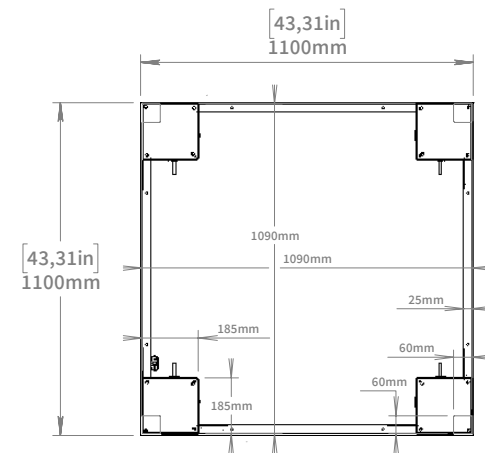

# TETRA SQUARE 1100

Article No. 562000XXG-1

[www.swedstyle.com/highend](http://www.swedstyle.com/highend)

**HIGH  
END**  
BY SWEDSTYLE