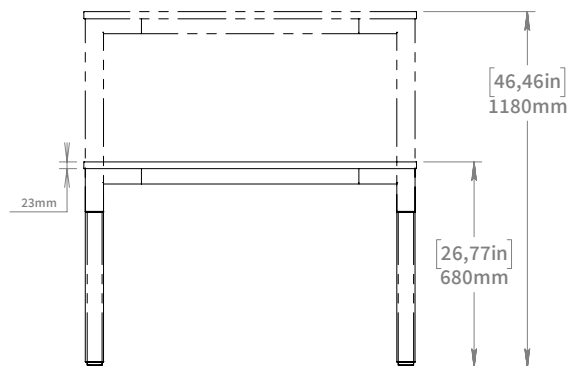

# TETRA SQUARE 1100

Article No. 562000XXG-1

[www.swedstyle.com/highend](http://www.swedstyle.com/highend)

**HIGH  
END**  
BY SWEDSTYLE