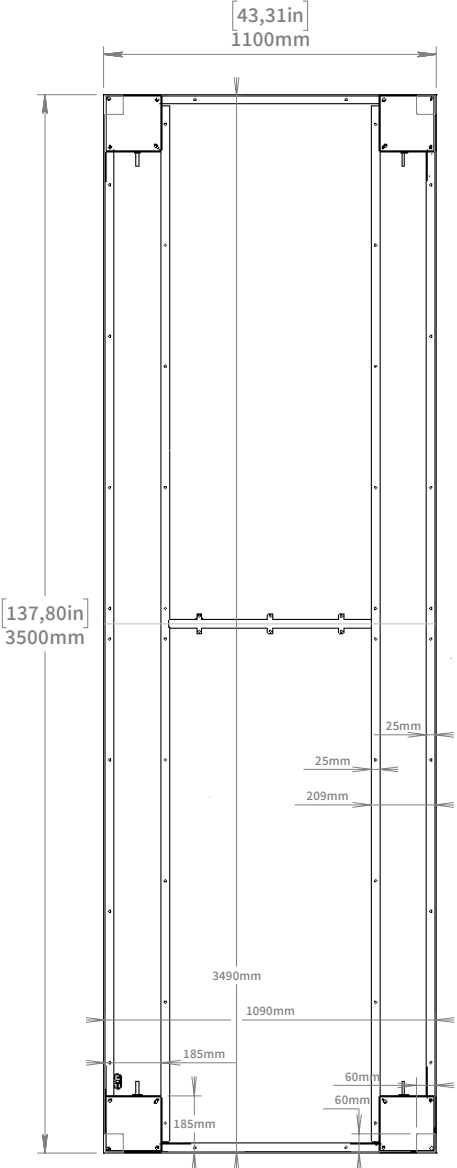

# TETRA RECTANGLE 3500

Article No. 562003XXG-1

**HIGH  
END**

BY SWEDSTYLE