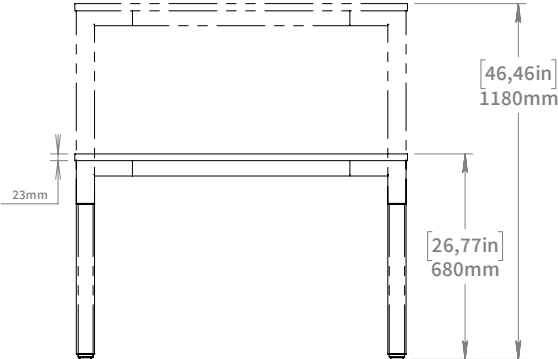

# TETRA RECTANGLE 3500

Article No. 562003XXG-1

**HIGH  
END**

BY SWEDSTYLE