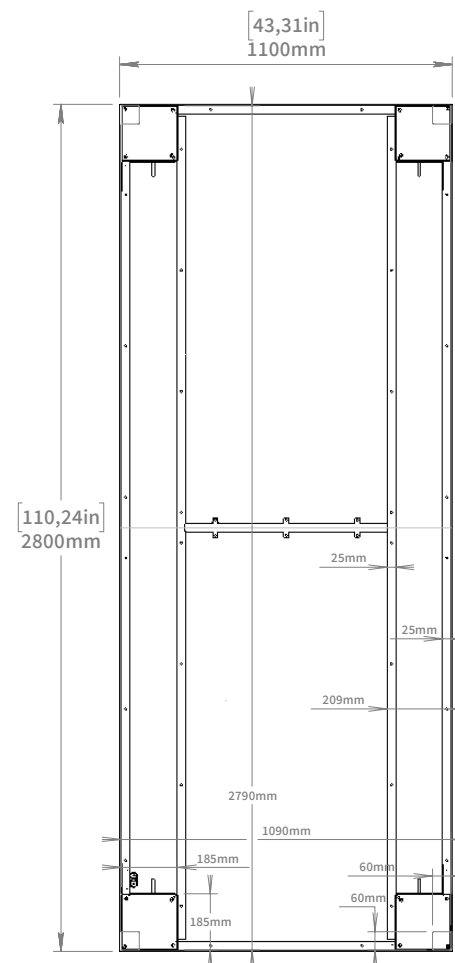

TETRA RECTANGLE 2800

Article No. 562002XXG-1

**HIGH
END**

BY SWEDSTYLE