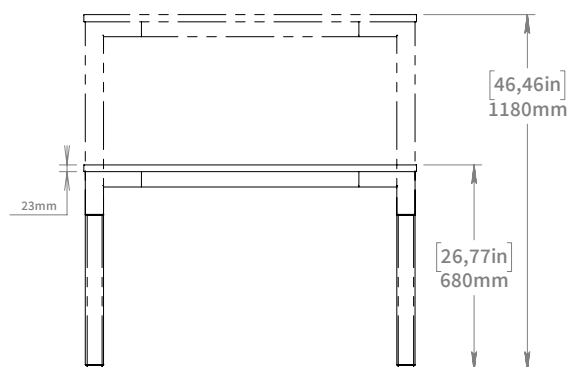

TETRA RECTANGLE 2800

Article No. 562002XXG-1

**HIGH
END**

BY SWEDSTYLE