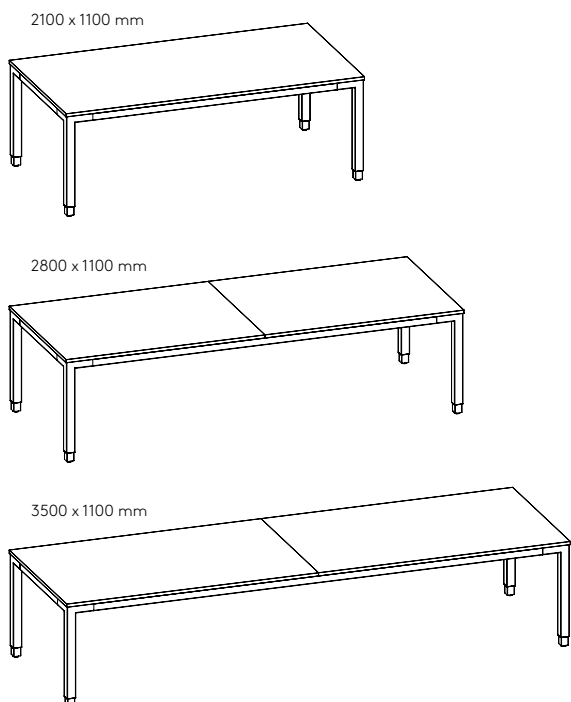

HIGH END

BY SWEDSTYLE

TETRA RECTANGLE

COLORS		DIMENSIONS (WxD)	ART. NO.
Black	●	2100 x 1100 mm	56200145G-1
		2800 x 1100 mm	56200245G-1
		3500 x 1100 mm	56200345G-1
White	○	2100 x 1100 mm	56200165G-1
		2800 x 1100 mm	56200265G-1
		3500 x 1100 mm	56200365G-1

Tetra Rectangle is a solid yet elegant height-adjustable table for larger meetings that call for a versatile, dynamic space. Switch effortlessly between sitting and standing to maximize energy levels and interaction during long meetings. With its narrow, square legs, Tetra Rectangle exudes a minimalistic yet appealingly solid impression. The straight lines are reinforced by a minimal tabletop overhang in line with the edge of the frame. The base, in black or white matte lacquer, complements the white-lasered tabletop in ash, creating a table that breathes life and conversation.

SPECIFICATIONS:

Adjustable height	Yes
Powerd by	Electricity
Height	680 - 1200 mm
Lift capacity	100 kg
Speed	30 mm/sec
Standby power	0,1 W
Noise level	< 42 dBa
Duty cycle	10%, 1 min/9 min pause Max 2 min/18 min
Paintwork	Textured lacquer
Area of use	Indoor (+5° to +30° C)
Lifetime	Min 10.000 cycles
Weight	84 kg, 101 kg, 117 kg
Table top finish	White pigmented ash wood