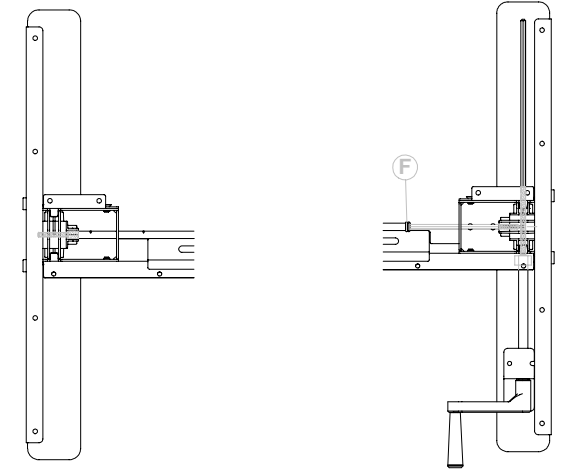

-  A x12
M6x10
-  B x4
M8x12
-  C x4
M8
-  D x8
M6x16
-  E x4
Cover plug
-  F x2
o-ring
-  G x23
5x16
-  H x1
Cover plug
-  I x1
Cover plug

Revolution T-C

Article no. 5194xx

Scale: 1:10