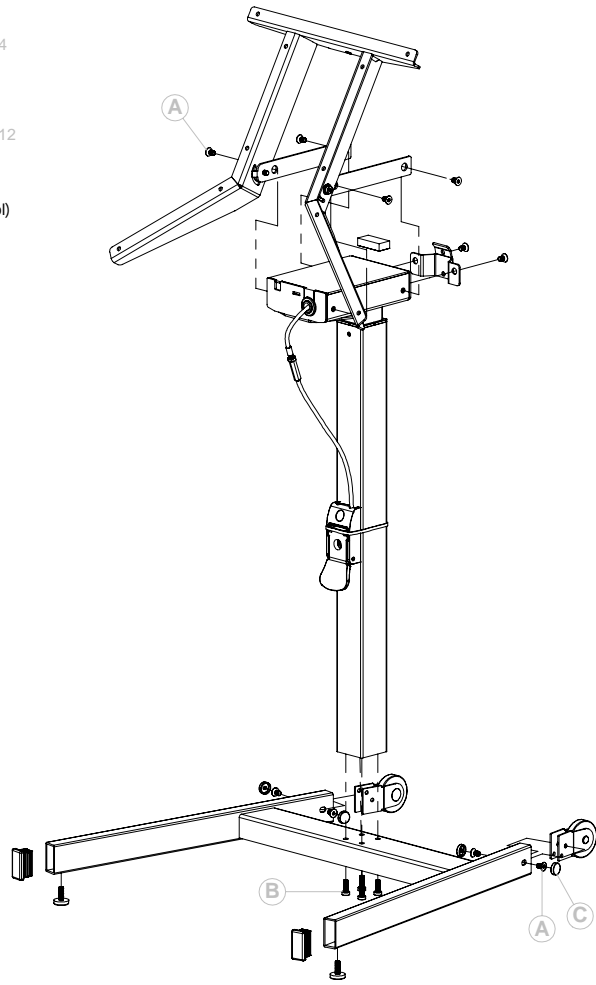

-  **A** x10
M6x10
-  **B** x4
M6x16
-  **C** x4
Cover plug
-  **D** x12
5x16
(table top / wire control)

Revolution One G

Article no. 5196xx
Scale: 1:10