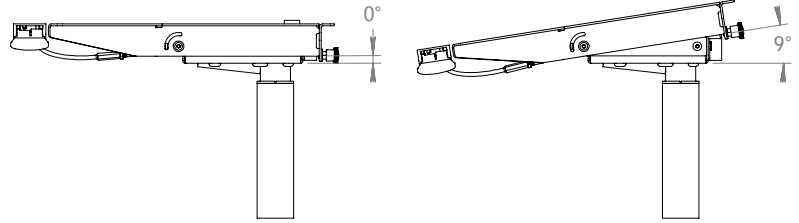

-  **A** x10
M6x10
-  **B** x4
M6x16
-  **C** x4
Cover plug
-  **D** x12
5x16
(table top / wire control)

Revolution One G

Article no. 5196xx
Scale: 1:10