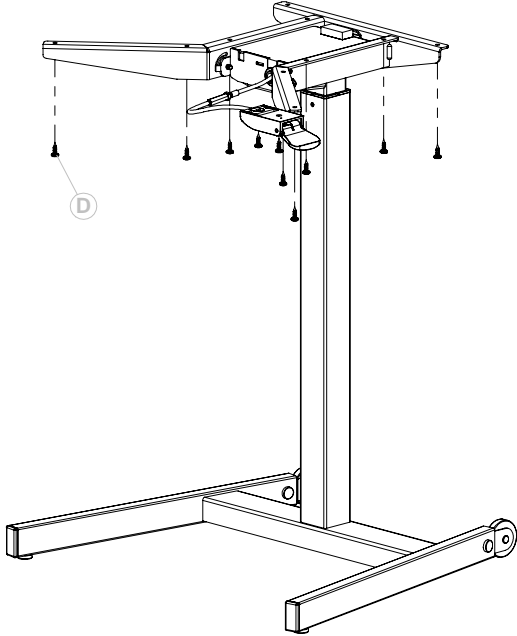

-  **A** x10
M6x10
-  **B** x4
M6x16
-  **C** x4
Cover plug
-  **D** x12
5x16
(table top / wire control)

Revolution One G

Article no. 5196xx
Scale: 1:10