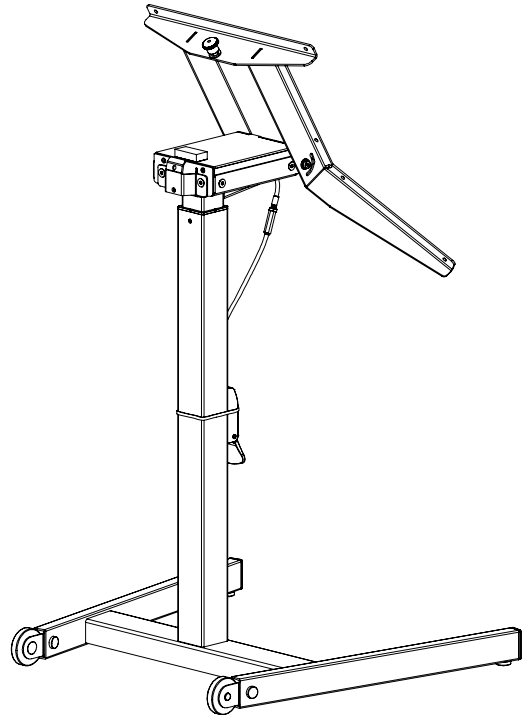

-  **A** x10
M6x10
-  **B** x4
M6x16
-  **C** x4
Cover plug
-  **D** x12
5x16
(table top / wire control)

Revolution One G

Article no. 5196xx
Scale: 1:10