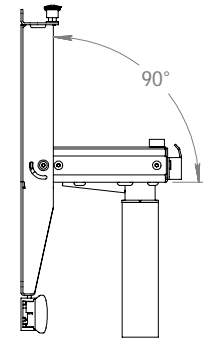

-  **A** x10
M6x10
-  **B** x4
M6x16
-  **C** x4
Cover plug
-  **D** x12
5x16
(table top / wire control)

Revolution One G

Article no. 5196xx
Scale: 1:10