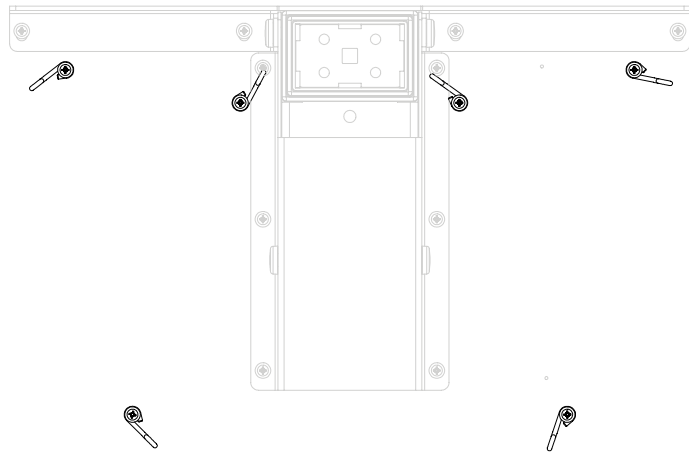

Assembly Instruction
Monteringsanvisning
Montageanleitung

Cable Tray Textile

Cable Tray Textile

Mobile One.....4

A - Drilling template

Compact Work.....6

1.

2.

4.

5.

7.

8.

1.

2.

4.

5.