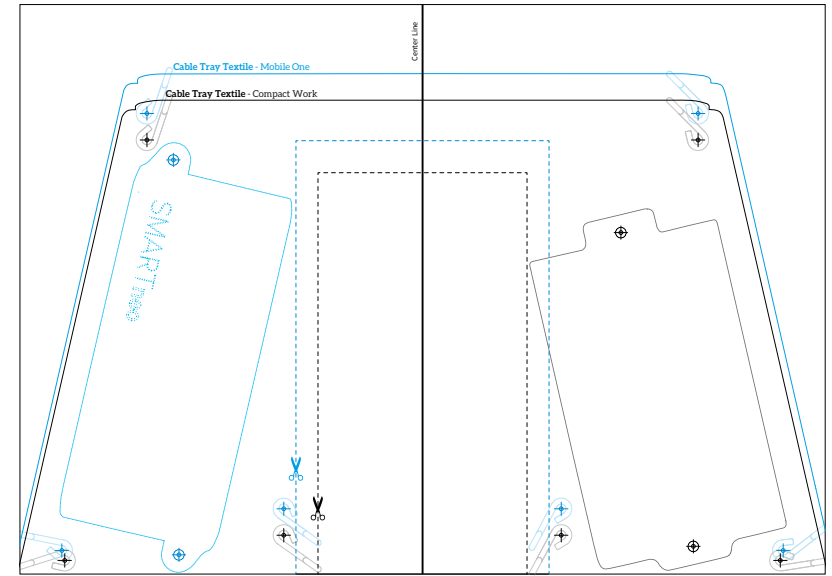

Assembly Instruction
Monteringsanvisning
Montageanleitung

Cable Tray Textile

Cable Tray Textile

Mobile One.....4

A - Drilling template

Compact Work.....6

1.

2.

4.

5.

7.

8.

1.

2.

4.

5.