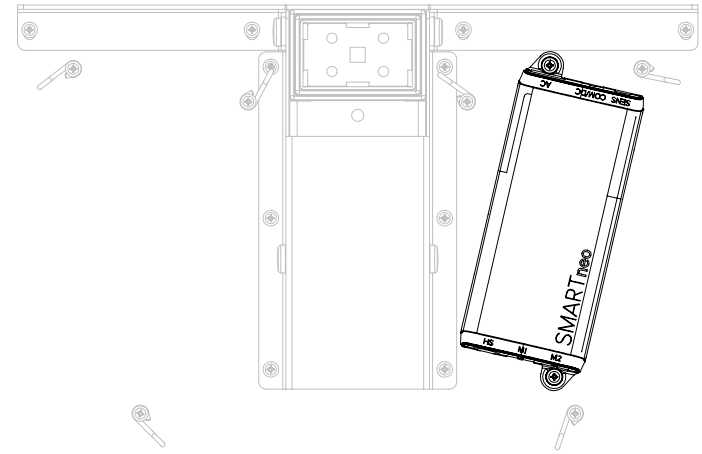

Assembly Instruction
Monteringsanvisning
Montageanleitung

Cable Tray Textile

Cable Tray Textile

Mobile One.....4

A - Drilling template

Compact Work.....6

1.

2.

4.

5.

7.

8.

1.

2.

4.

5.