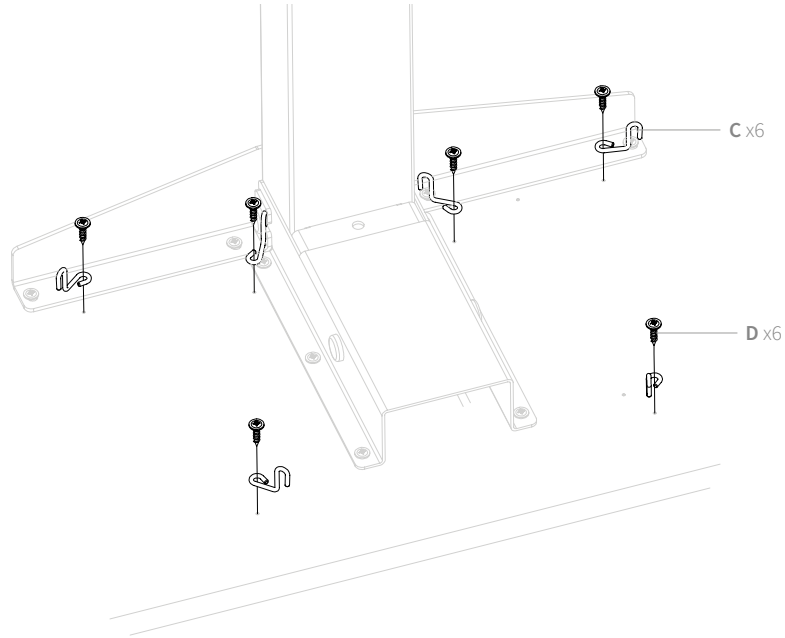

Assembly Instruction
Monteringsanvisning
Montageanleitung

Cable Tray Textile

Cable Tray Textile

Mobile One.....4

A - Drilling template

Compact Work.....6

1.

2.

4.

5.

7.

8.

1.

2.

4.

5.